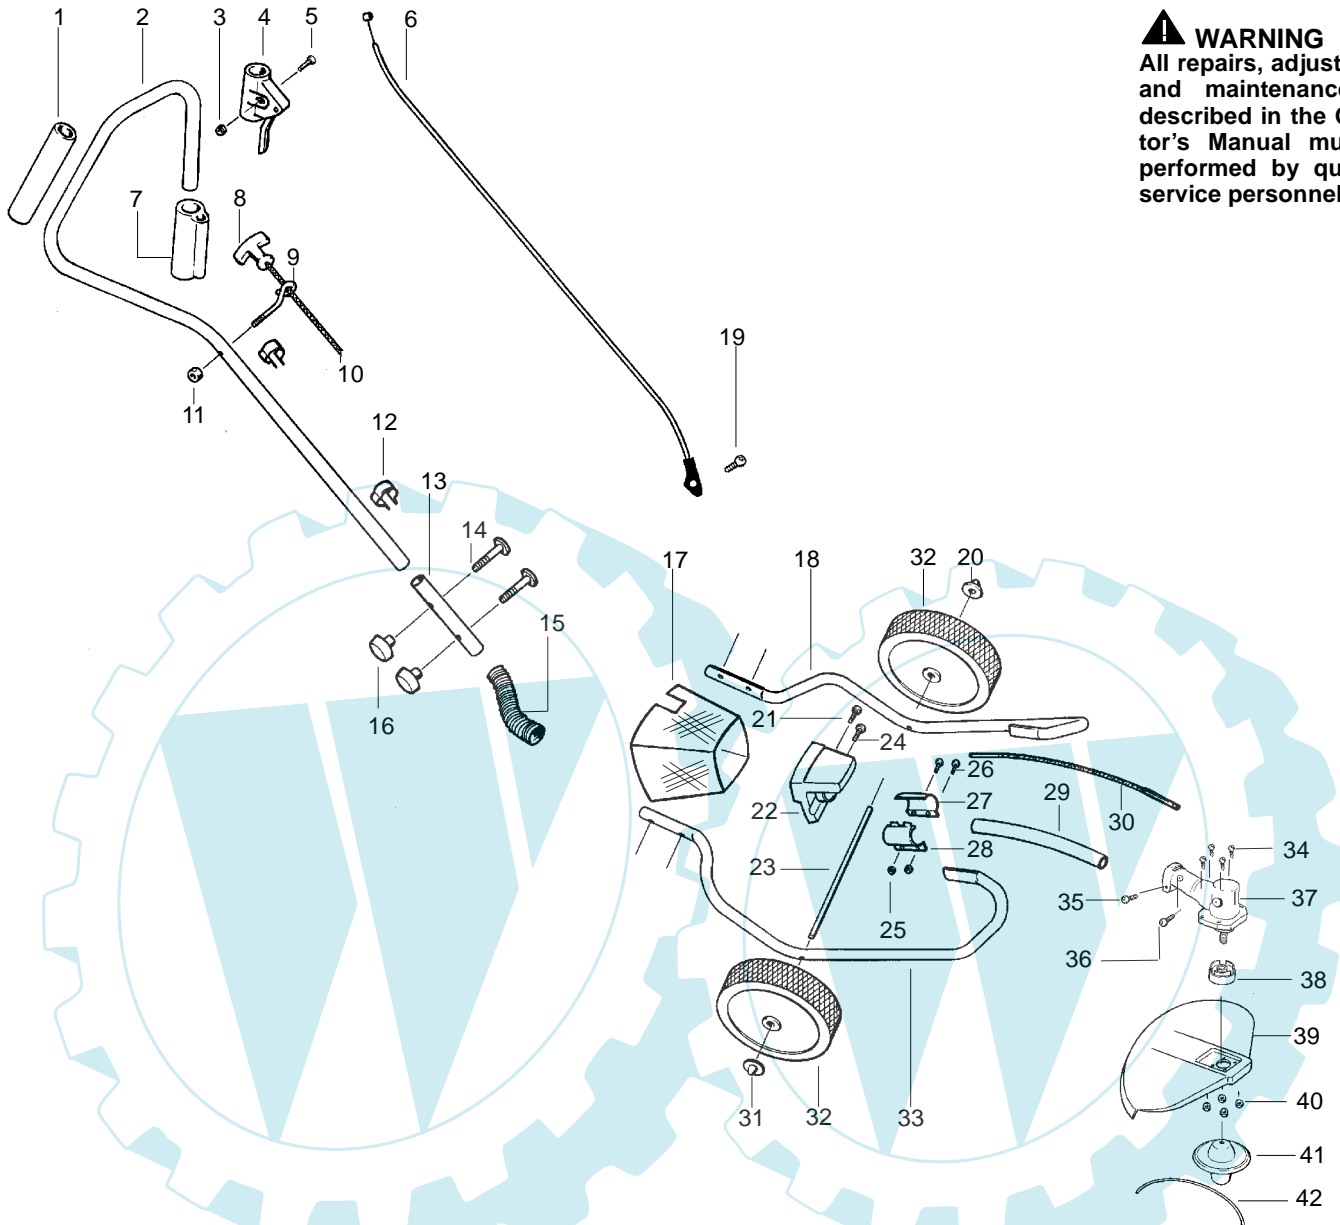

PARTS LIST NO. 530086365		BRICOMARCHE PARTS LIST	MODEL(s) 31WT
DATE 12/30/03	Replaces 6/17/03 - 530086365		Note: Illustration may differ from actual model due to design changes

⚠ WARNING
All repairs, adjustments and maintenance not described in the Operator's Manual must be performed by qualified service personnel.

Ref.	Part No.	Description	Ref.	Part No.	Description	Ref.	Part No.	Description
1.	530095847	Grip	19.	530015775	Screw	36.	530016371	Screw
2.	530054587	Upper Handle	20.	530054582	Push Nut	37.	530071584	Gearbox Ass'y.
3.	530016284	Locknut	21.	530016319	Screw	38.	530095814	Dust Cup
4.	530010959	Throttle Hsg. Ass'y.	22.	530054762	Front Retainer Ass'y.	39.	530095840	Shield
5.	530015774	Screw	23.	530054495	Axle	40.	530016284	Nut
6.	530054626	Throttle Cable	24.	530015940	Screw	41.	530095854	Cutting Head w/Line Ass'y.
7.	530054494	Grip (Closed)	25.	530016124	Nut	42.	952711567	Line (12PK)
8.	530027569	Starter Handle	26.	530015650	Screw			Not Shown
9.	530054588	Rope Guide	27.	530054593	Clamp Left	✓	530164577	Operator Manual
10.	530069421	Rope Kit	28.	530054592	Clamp Right		530047899	Decal Shaft Warning
11.	530015515	Locknut	29.	530071330	Driveshaft Ass'y.		530054664	Decal On/Off
12.	530015982	Cable Clamp	30.	530095842	FlexShaft			
13.	530095851	Lower Handle	31.	530054582	Push Nut			
14.	530054631	Bolt	32.	530071335	Wheel Kit			
15.	530054595	Air Filter Hose	33.	530054586	Frame Right			
16.	530016119	T-Knob	34.	530015709	Screw			
17.	530054584	Inlet Screen	35.	530016014	Screw			
18.	530054585	Frame Left						

Carburetor Assembly No. 530071332 - WT583

⚠ WARNING
All repairs, adjustments and maintenance not described in the Operator's Manual must be performed by qualified service personnel.

Ref.	Part No.	Description
1.	530038478	Limiter Cap (Low-tan)
2.	530038479	Limiter Cap (High-brown)
3.	530069829	Carburetor Repair Kit (KIT= Indicates Contents)
4.	530069844	Gasket/Diaphragm Kit (●=Indicates Contents)