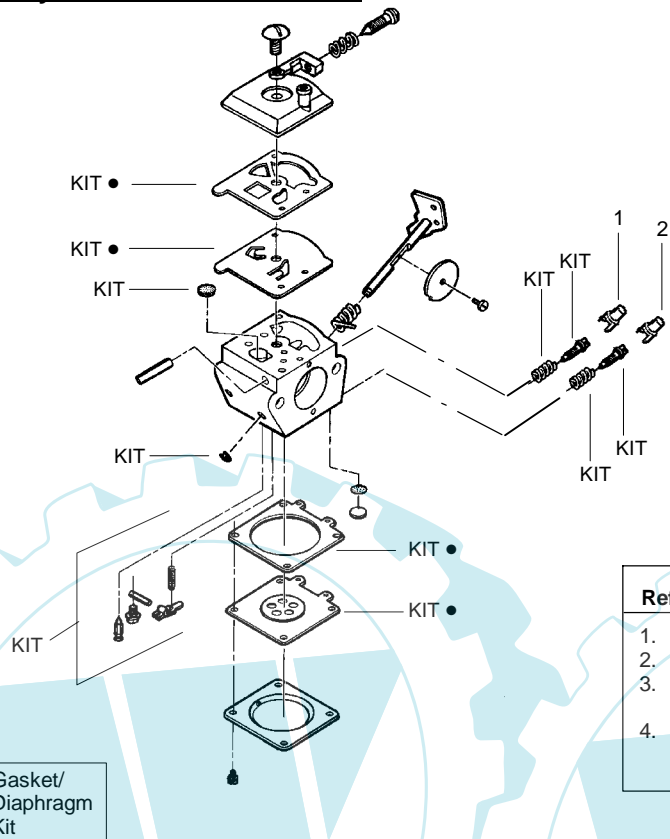

PARTS LIST NO. 530086365		BRICOMARCHE PARTS LIST	MODEL(s) 31WT	
DATE 12/30/03	Replaces 6/17/03 - 530086365		Note: Illustration may differ from actual model due to design changes	PAGE NO. 3

Carburetor Assembly No. 530071332 - WT583

⚠ WARNING
All repairs, adjustments and maintenance not described in the Operator's Manual must be performed by qualified service personnel.

Ref.	Part No.	Description
1.	530038478	Limiter Cap (Low-tan)
2.	530038479	Limiter Cap (High-brown)
3.	530069829	Carburetor Repair Kit (KIT= Indicates Contents)
4.	530069844	Gasket/Diaphragm Kit (●=Indicates Contents)

Carb. Repair Kit
3

Gasket/Diaphragm Kit
4

Kit - Carburetor Assembly No. 530071638 - WT-629

Note: No Repair kits are available for this carburetor, please order the complete assembly part number 530-071638 (WT-629)

✓ = NEW PART NUMBER FOR THIS IPL   ★ = REFER TO THE SERVICE REFERENCE INDICATED FOR MORE INFORMATION. (LOCATED AT END OF IPL)
● = THESE PARTS ARE ILLUSTRATED FOR CLARITY. ORDER COMPLETE ASSEMBLY.