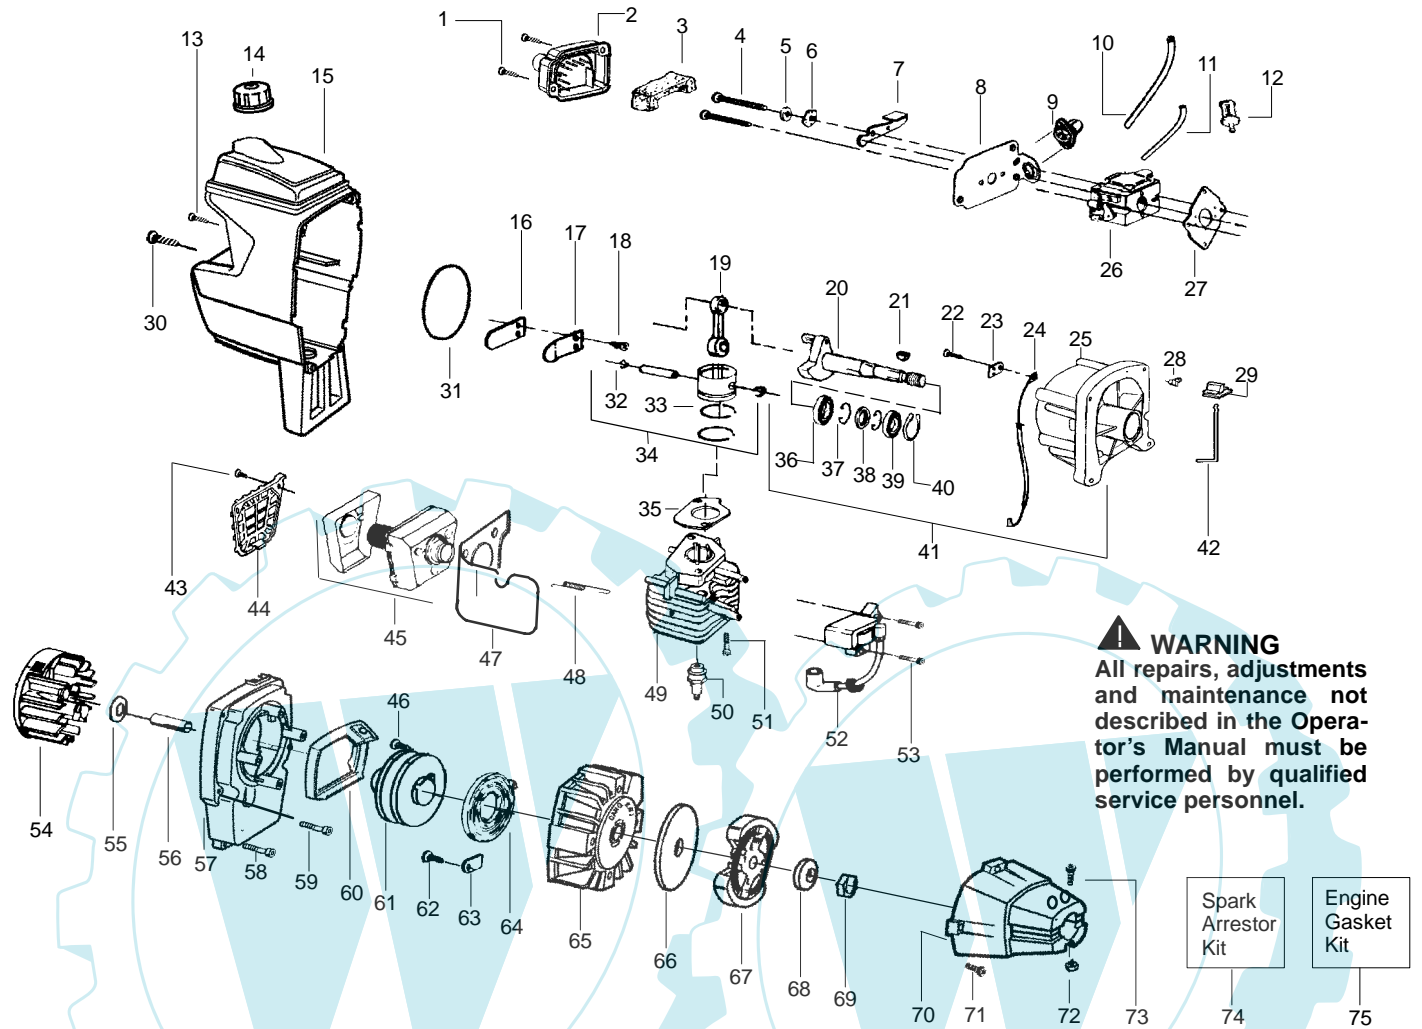

PARTS LIST NO. 530086365		BRICOMARCHE PARTS LIST	MODEL(s) 31WT	
DATE 12/30/03	Replaces 6/17/03 - 530086365		Note: Illustration may differ from actual model due to design changes	PAGE NO. 2

▲ WARNING
All repairs, adjustments and maintenance not described in the Operator's Manual must be performed by qualified service personnel.

Ref.	Part No.	Description	Ref.	Part No.	Description	Ref.	Part No.	Description
1.	530015650	Screw	27.	530069276	Gasket-Carburetor	54.	530039189	Flywheel Ass'y.
2.	530054589	Air Filter Cover	28.	530027545	Switch Ramp	55.	530016030	Washer
3.	530054627	Air Filter Foam	29.	530038309	Switch Cover	56.	530027511	Spacer-Clutch
4.	530015849	Screw	30.	530015771	Screw	57.	530027948	Fan Housing
5.	530015852	Choke Spacer	31.	530069276	O-ring-C'case/Shroud	58.	530016315	Screw
6.	530015254	Washer	32.	530015162	Piston Pin Retainer	59.	530015770	Screw
7.	530038103	Choke Shutter	33.	530025875	Piston Ring (2)	60.	530054723	Retainer/Eyelet Ass'y
8.	530054594	Choke Plate	34.	530071734	Piston Kit (Incls. 32, 33 & Pin)	61.	530071387	Starter Pulley Kit (Incls. 46)
9.	530047721	Bulb Ass'y.	35.	530069276	Gasket-Cylinder	62.	530015496	Screw
10.	530069216	Kit-Fuel Line (large)	36.	530032103	Inner Bearing	63.	530027523	Retainer
11.	530069247	Kit-Fuel Line (small)	37.	530015787	Retaining Ring	64.	530027531	Starter Spring
12.	530095646	Fuel Pick-up Ass'y.	38.	530019158	Crankshaft Seal	65.	530014009	Assy-Pulley Hsg.
13.	530015772	Screw	39.	530032102	Outer Bearing	66.	530094189	Washer-Clutch
14.	530014347	Fuel Cap Ass'y.	40.	530015789	Retaining Ring-C'shaft	67.	530069254	Kit-Clutch Ass'y.
15.	530054651	Shroud/Tank Ass'y.	41.	530071705	Crankcase/Crankshaft Ass'y. (Incls. 20, 25 & 36-40)	68.	530015796	Washer-Bevel
16.	530027593	Reed Valve	42.	530027959	Switch Spring	69.	530016320	Nut
17.	530054596	Reed Stop	43.	530015717	Screw	70.	530014017	Clutch Housing Ass'y.
18.	530016064	Screw	44.	530027781	Muffler Guard	71.	530015770	Screw
19.	530010960	Connecting Rod Ass'y.	45.	530069310	Muffler Kit	72.	530015768	Locknut.
20.	530010934	Crankshaft Ass'y.	46.	530016392	Screw	73.	530015767	Screw
21.	530015126	Flywheel Key	47.	530053346	Heat Shield/Air Dam	74.	952701612	Spark Arrestor Kit
22.	530015780	Screw	48.	530036409	Muffler Spring	75.	530069276	Engine Gasket Kit (Incls. 27, 31 & 35)
23.	530027546	Insulator Switch	49.	530071581	Kit-Cylinder			
24.	530027547	Leadwire Ass'y.	50.	952030249	Spark Plug (RCJ-6Y)			
25.	530012514	Crankcase Ass'y. (Incls. 36-39)	51.	530001624	Screw			
26.	---	Carburetor Ass'y. Kit (WT-583)	52.	530039134	Ignition Module			
	530071332	Carburetor Ass'y. Kit (WT-629)	53.	530016357	Screw			

✓ = NEW PART NUMBER FOR THIS IPL

★ = REFER TO THE SERVICE REFERENCE INDICATED FOR MORE INFORMATION. (LOCATED AT END OF IPL)